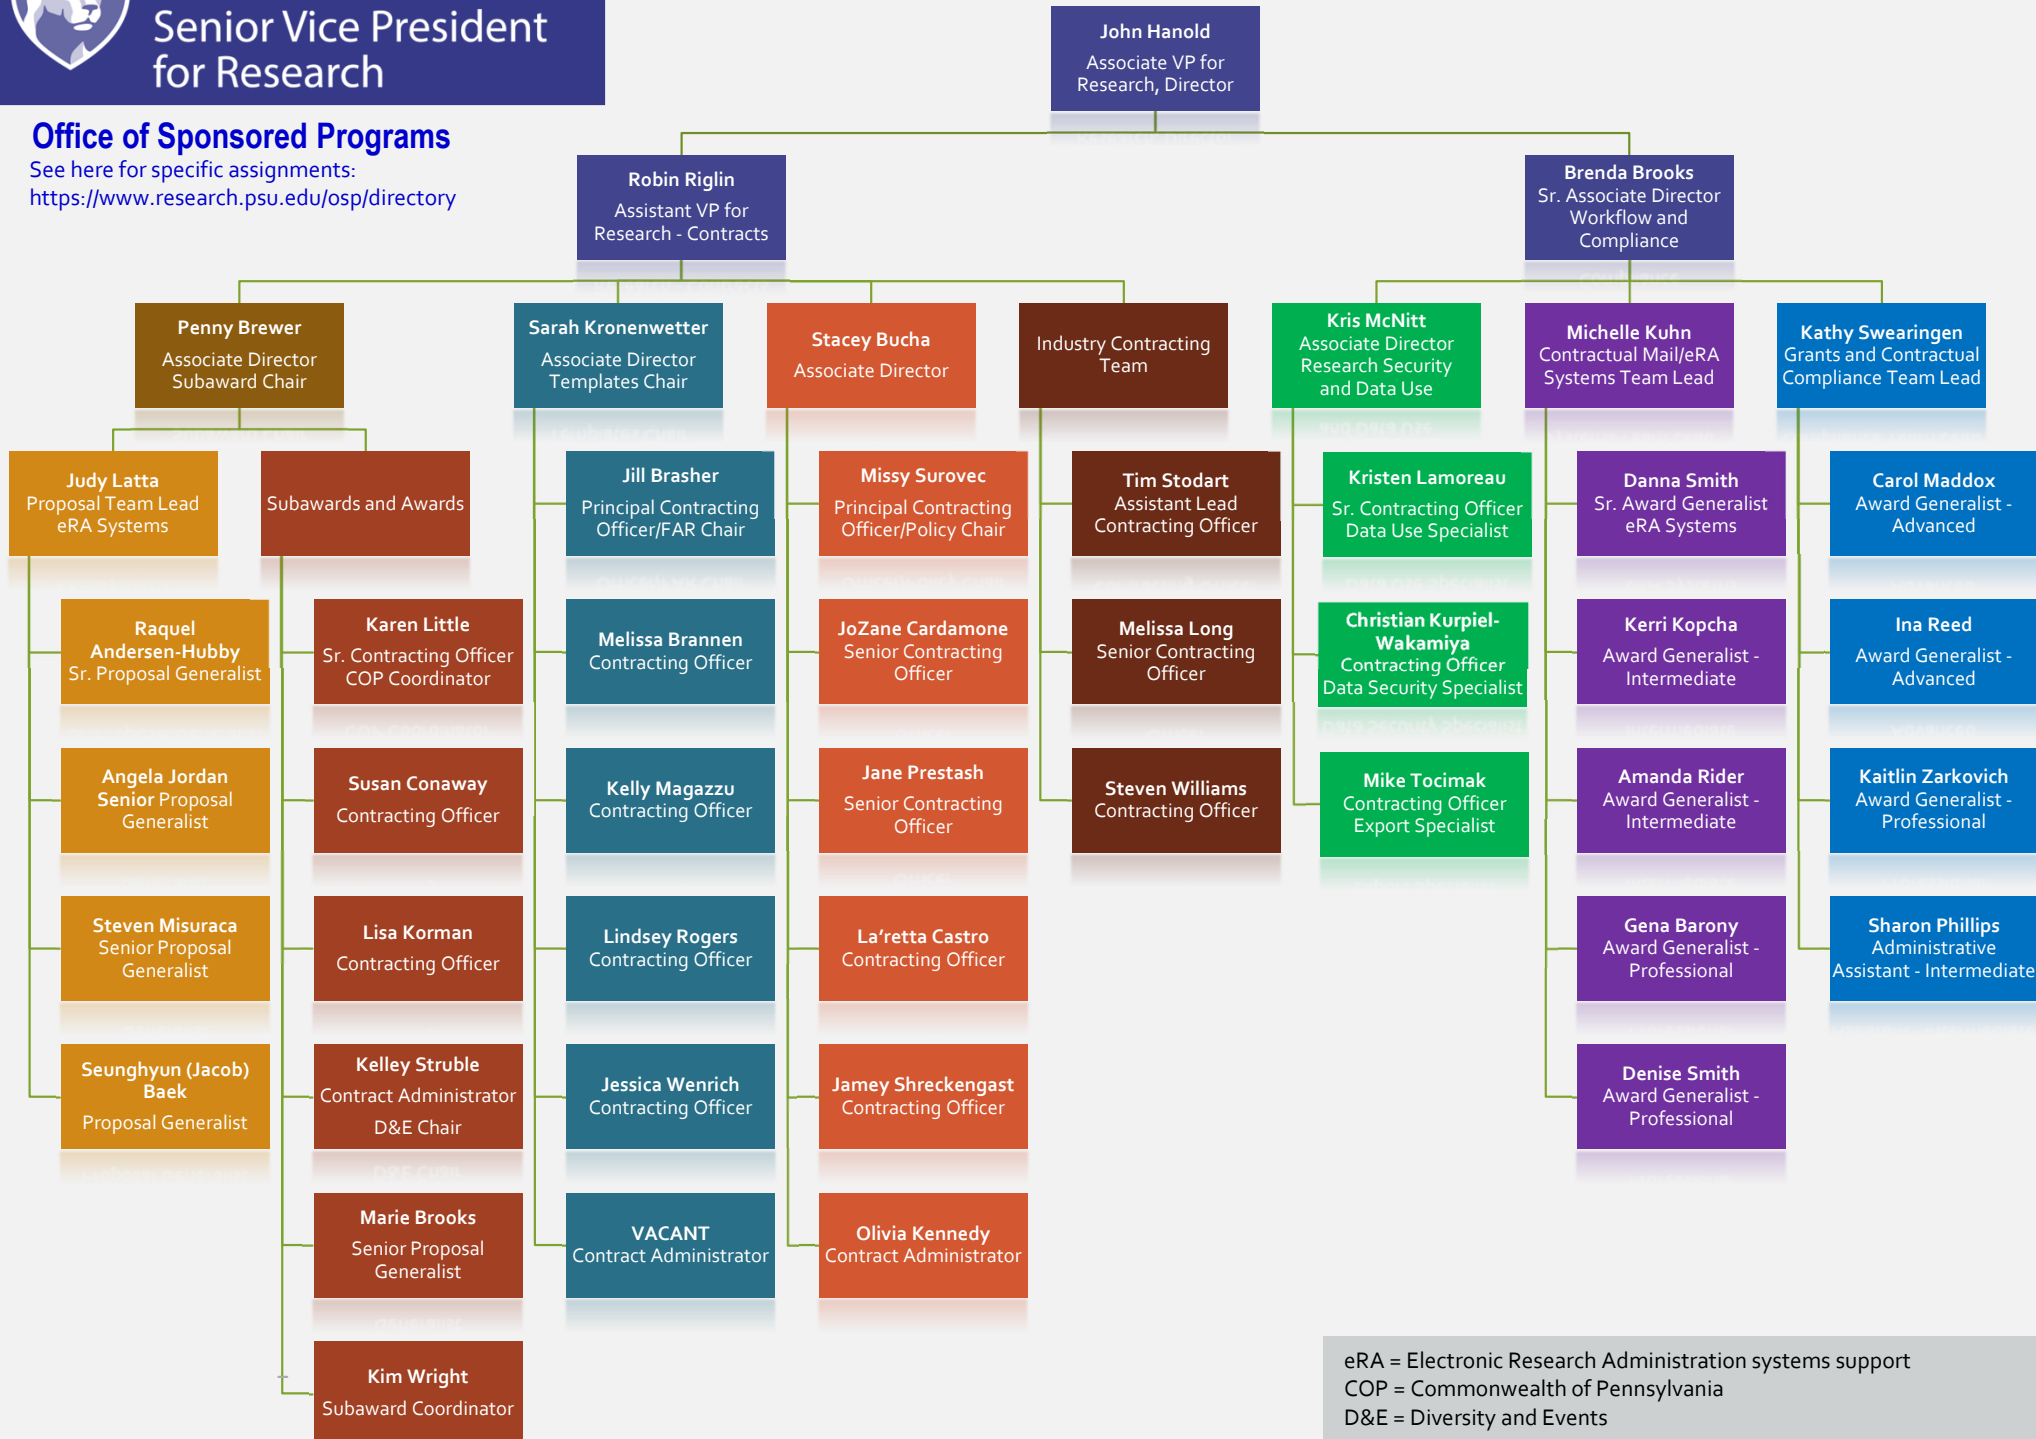

PennState

Senior Vice President for Research

Office of Sponsored Programs

See here for specific assignments:
<https://www.research.psu.edu/osp/directory>

eRA = Electronic Research Administration systems support
 COP = Commonwealth of Pennsylvania
 D&E = Diversity and Events