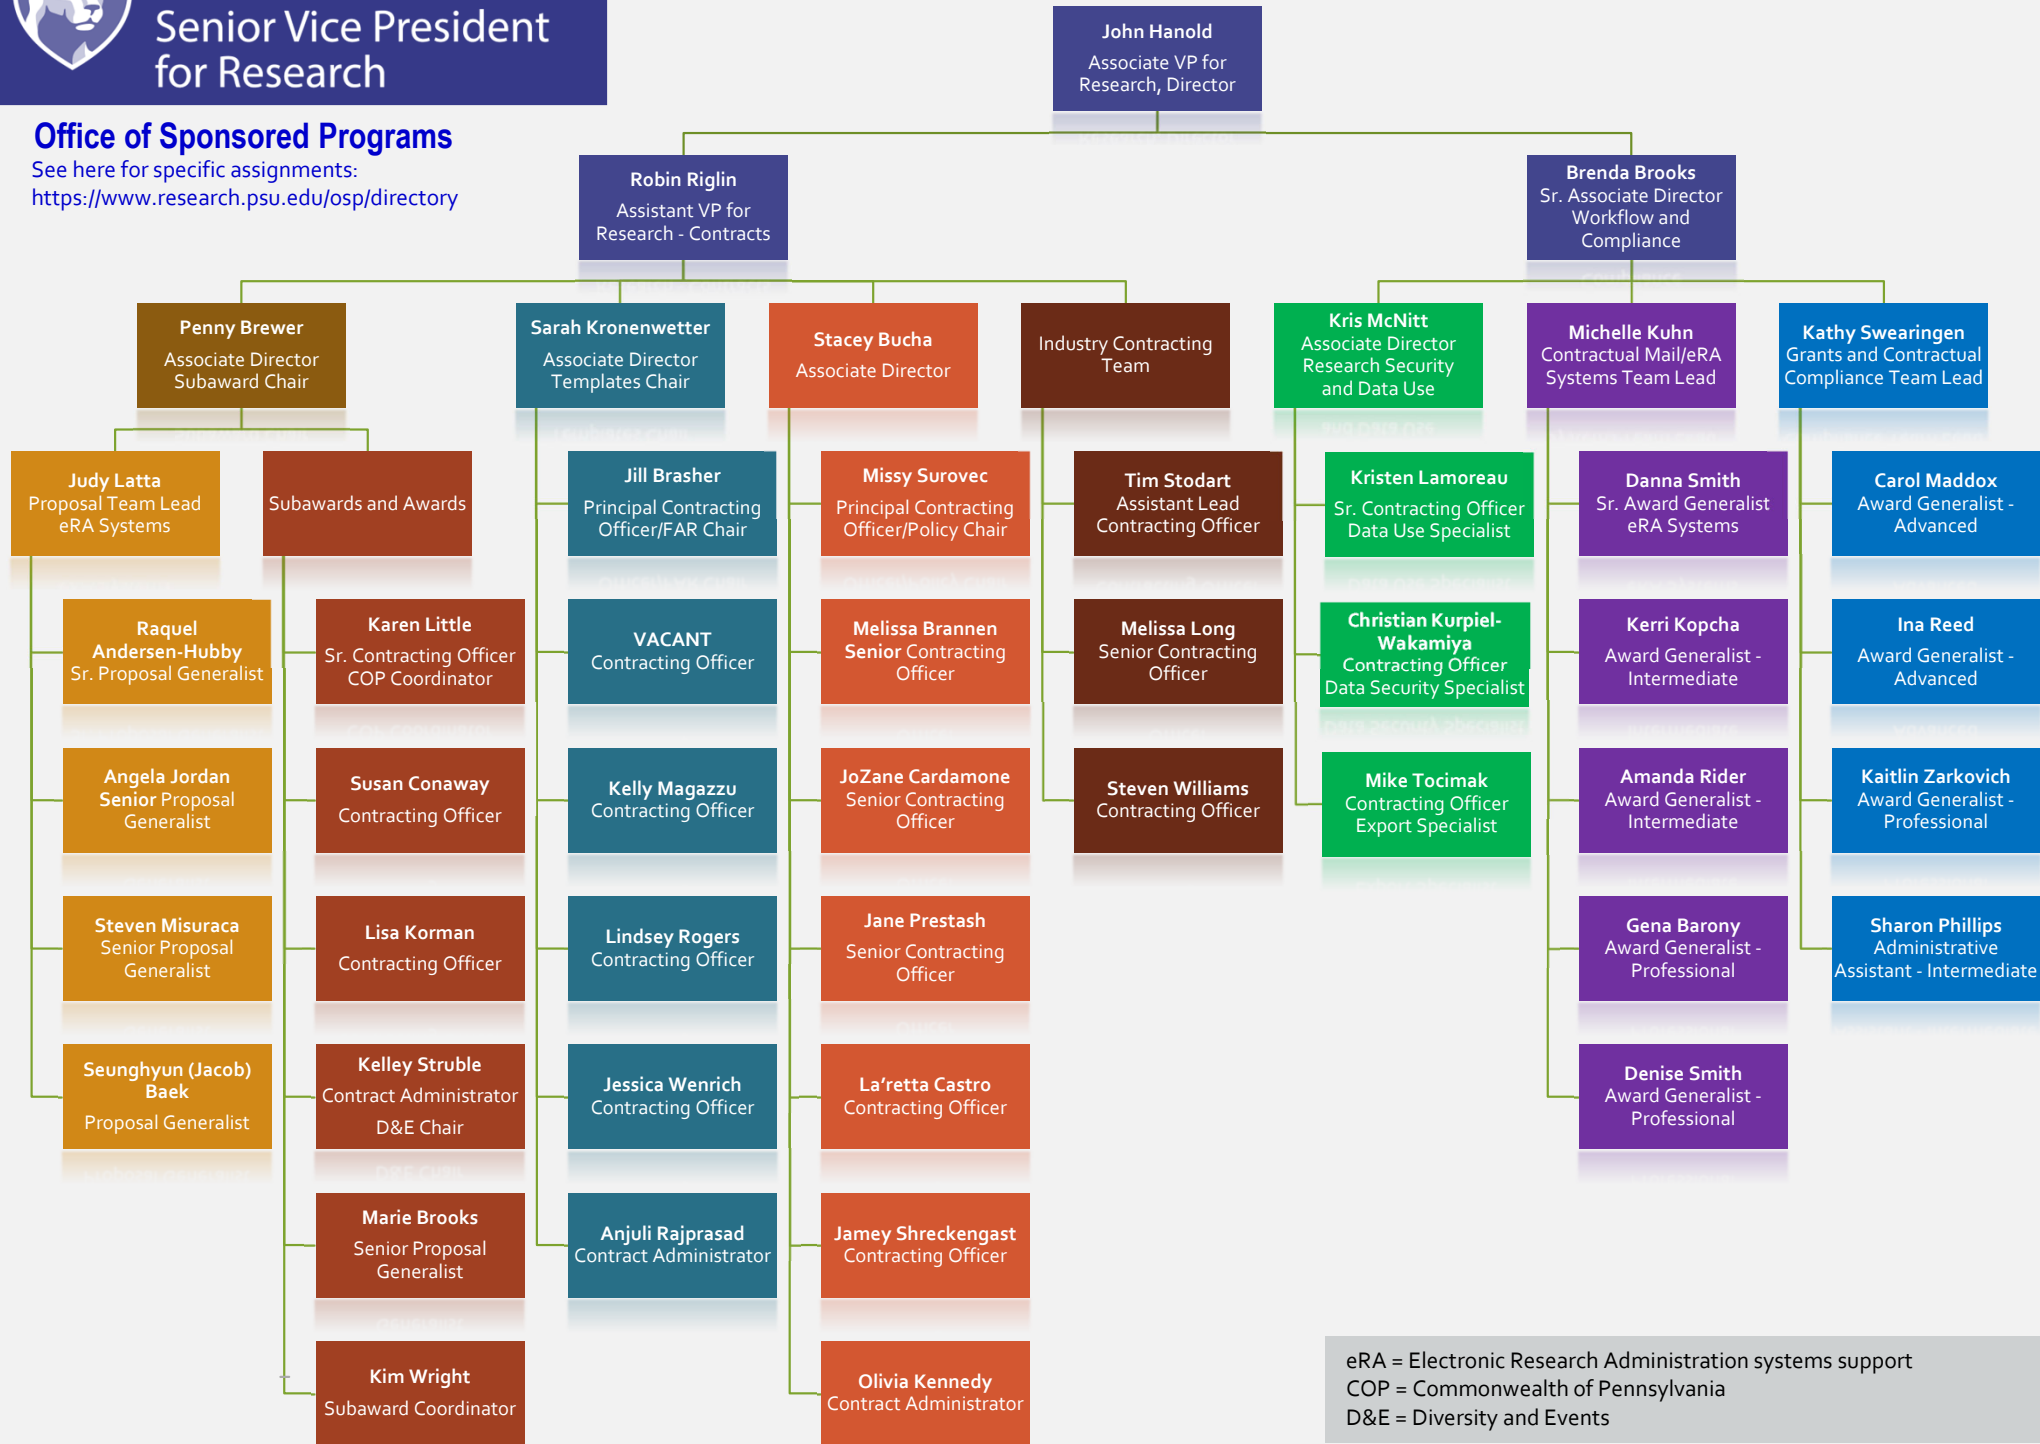

PennState

Senior Vice President for Research

Office of Sponsored Programs

See here for specific assignments:
<https://www.research.psu.edu/osp/directory>

eRA = Electronic Research Administration systems support
 COP = Commonwealth of Pennsylvania
 D&E = Diversity and Events